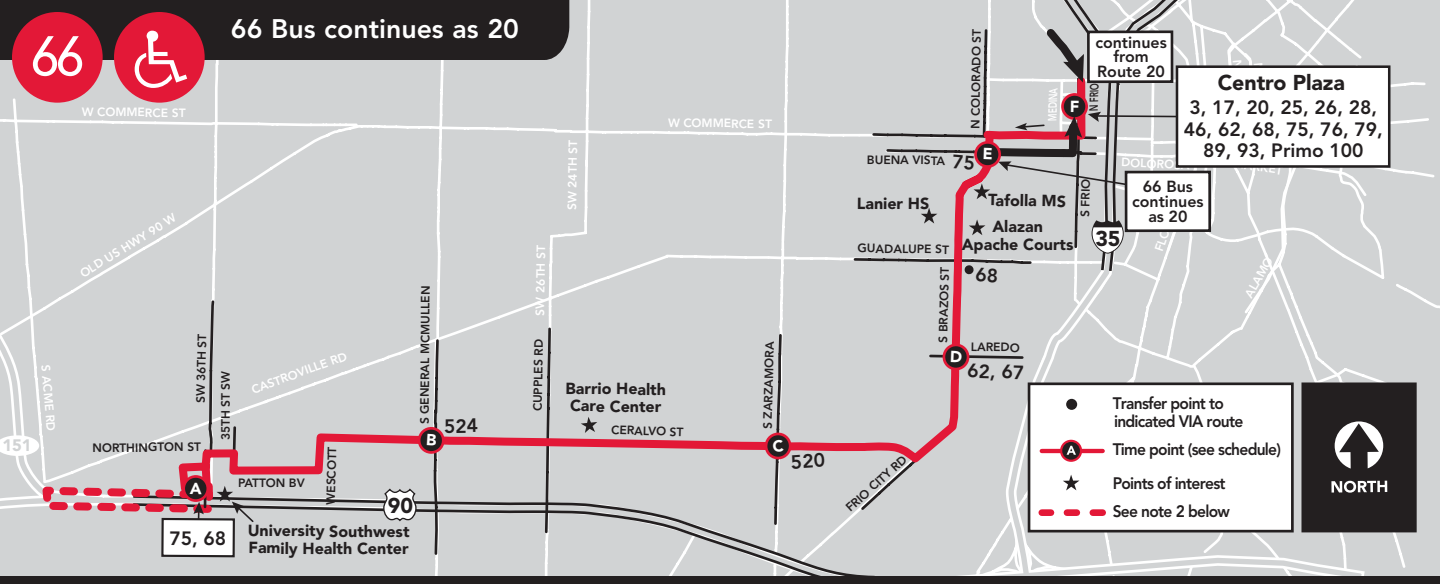

66

66 Bus continues as 20

MONDAY - FRIDAY

EASTBOUND: TRAVELS FROM A → F

A	B	C	D	E	F
University SW Family Health Center	Ceralvo & Gen. McCullen	Ceralvo & Zarzamora	Brazos & Laredo	Colorado & Buena Vista	Centro Plaza (3)
AM					
FG 4:24	4:29	4:36	4:41	4:45	4:49
5:04	5:09	5:16	5:21	5:25	5:29
FG 5:19	5:24	5:31	5:36	5:40	5:44
FG 5:34	5:39	5:46	5:51	5:55	5:59
5:49	5:54	6:01	6:06	6:10	6:14
FG 6:04	6:09	6:16	6:21	6:25	6:29
6:17	6:22	6:29	6:35	6:40	6:44
FG 6:31	6:36	6:44	6:50	6:55	6:59
6:46	6:51	6:59	7:05	7:10	7:15
7:01	7:06	7:14	7:20	7:25	7:30
7:16	7:21	7:29	7:35	7:40	7:45
7:31	7:36	7:44	7:50	7:55	8:00
7:46	7:51	7:59	8:05	8:10	8:15
	FG 7:48 (1)	7:56	8:02	8:08	TG 8:11
8:01	8:06	8:14	8:20	8:25	8:30
8:16	8:21	8:29	8:35	8:40	8:45
8:31	8:36	8:44	8:50	8:55	9:00
FG 8:46	8:51	8:59	9:05	9:10	9:15
9:01	9:06	9:14	9:20	9:25	9:30
9:16	9:21	9:29	9:35	9:40	9:45
9:31	9:36	9:44	9:50	9:55	10:00
9:46	9:51	9:59	10:05	10:10	10:15
10:01	10:06	10:14	10:20	10:25	10:30
10:16	10:21	10:29	10:35	10:40	10:45
10:31	10:36	10:44	10:50	10:55	11:00
10:46	10:51	10:59	11:05	11:10	11:15
11:05	11:10	11:18	11:24	11:29	11:34
11:16	11:21	11:29	11:35	11:40	11:45
11:35	11:40	11:48	11:54	11:59	12:04
11:46	11:51	11:59	12:05	12:10	12:15
PM					
12:05	12:10	12:18	12:24	12:29	12:34
12:16	12:21	12:29	12:35	12:40	12:45
12:35	12:40	12:48	12:54	12:59	1:04
12:46	12:51	12:59	1:05	1:10	1:15
1:05	1:10	1:18	1:24	1:29	1:34
1:16	1:21	1:29	1:35	1:40	1:45
1:35	1:40	1:48	1:54	1:59	2:04
1:46	1:51	1:59	2:05	2:10	2:15
2:05	2:10	2:18	2:24	2:29	2:34
2:16	2:21	2:29	2:35	2:40	2:45
2:35	2:40	2:48	2:54	2:59	3:04
2:46	2:51	2:59	3:05	3:10	3:15
3:05	3:10	3:18	3:24	3:29	3:34
3:16	3:21	3:29	3:35	3:40	3:45
3:35	3:40	3:48	3:54	3:59	4:04
FG 3:49	3:54	4:01	4:06	4:10	4:15
4:04	4:09	4:16	4:21	4:25	4:30
4:19	4:24	4:31	4:36	4:40	4:45
4:34	4:39	4:46	4:51	4:55	5:00
4:49	4:54	5:01	5:06	5:10	5:15
5:04	5:09	5:16	5:21	5:25	5:30
5:19	5:24	5:31	5:36	5:40	5:45
5:29	5:34	5:41	5:46	5:50	TG 5:55
5:49	5:54	6:01	6:06	6:10	6:14
6:19	6:24	6:31	6:36	6:40	6:44
6:49	6:54	7:01	7:06	7:10	7:14
7:19	7:24	7:31	7:36	7:40	7:44
7:49	7:54	8:01	8:06	8:10	8:14
8:19	8:24	8:31	8:36	8:40	8:44
8:59	9:04	9:11	9:16	9:20	9:24
9:25	9:30	9:37	9:42	9:46	TG 9:51
9:50	9:55	10:02	10:07	10:11	TG 10:16
	L 11:02	11:07	11:12	11:16	
	L 12:02	12:07	12:12	12:16	
	L 1:02	1:07	1:12	1:16	

WESTBOUND: TRAVELS FROM F → A